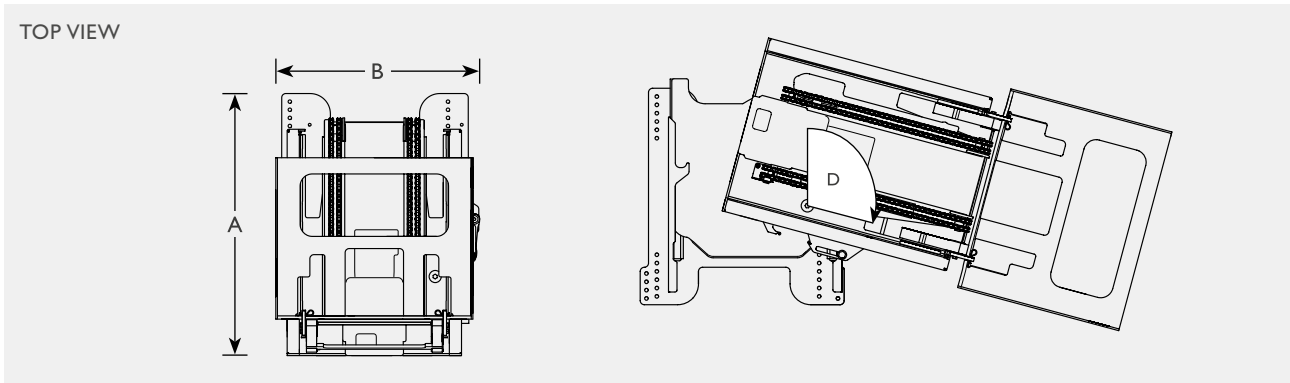

Turny® Orbit

Dimensions and models

Requires covers and a mounting bracket (Dealerweb) for installation.
Recommended accessories: Footrest

1. **CONTOUR COVERS**
2. **101522** 300 model grey colour
   - **101523** 395/480 model grey colour
   - **101383** 300 model beige colour
   - **101385** 395/480 model beige colour
3. **FLAT COVERS**
4. **101463** 300 model right side
   - **101464** 300 model left side
   - **101465** 395/480 model right side
   - **101466** 395/480 model left side

Turny Orbit		Installation in vehicle	Length	Width	Height	Swivel range	Lengthwise movement	Vertical travel	Weight capacity	Unit weight
			A	B	C	D	E	F		
102287	Turny Orbit, 300	right	59*	47.5*	16.5	0-97°	n/a	30	170	60
102288	Turny Orbit, 300	left	59*	47.5*	16.5	0-97°	n/a	30	170	60
102289	Turny Orbit, 395	right	59*	47.5*	16.5	0-97°	n/a	39.5	170	61
102290	Turny Orbit, 395	left	59*	47.5*	16.5	0-97°	n/a	39.5	170	61
102291	Turny Orbit, 480	right	59*	47.5*	16.5	0-97°	n/a	48	170	62
102292	Turny Orbit, 480	left	59*	47.5*	16.5	0-97°	n/a	48	170	62
101877	Application tool	right								
102095	Application tool	left								
101836	Universal mounting bracket**									
102622	Door safety switch									
101292	Turny HD/Orbit footrest									
102484	Wireless remote									

All weights and dimensions are given in kilograms and centimetres, and for reference only. Weight capacity refers to the total weight of the seat, accessories and user.
*Measured without covers. **Check Dealerweb for vehicle specific mounting brackets before ordering the universal mounting bracket