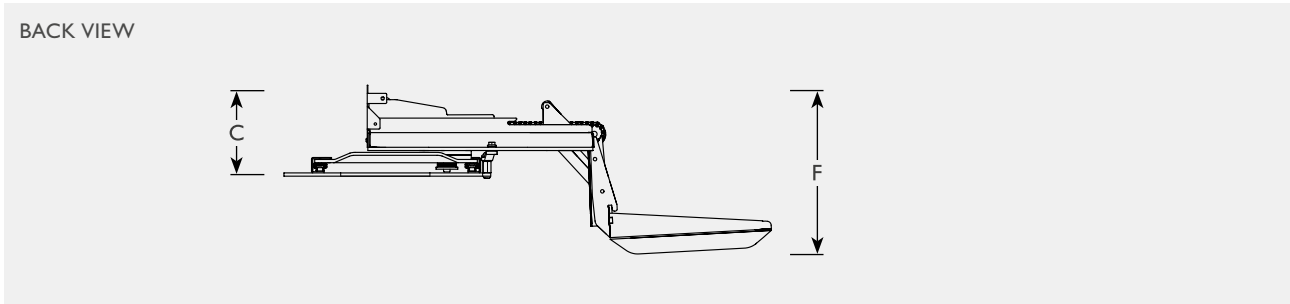

Turny® Orbit

Dimensions and models

Requires covers and a mounting bracket (Dealerweb) for installation.
Recommended accessories: Footrest

1. **CONTOUR COVERS**
2. **101522** 300 model grey colour
   - **101523** 395/480 model grey colour
   - **101383** 300 model beige colour
   - **101385** 395/480 model beige colour
3. **FLAT COVERS**
4. **101463** 300 model right side
   - **101464** 300 model left side
   - **101465** 395/480 model right side
   - **101466** 395/480 model left side

Turny Orbit		Installation in vehicle	Length	Width	Height	Swivel range	Lengthwise movement	Vertical travel	Weight capacity	Unit weight
			A	B	C	D	E	F		
102287	Turny Orbit, 300	right	59*	47.5*	16.5	0-97°	n/a	30	170	60
102288	Turny Orbit, 300	left	59*	47.5*	16.5	0-97°	n/a	30	170	60
102289	Turny Orbit, 395	right	59*	47.5*	16.5	0-97°	n/a	39.5	170	61
102290	Turny Orbit, 395	left	59*	47.5*	16.5	0-97°	n/a	39.5	170	61
102291	Turny Orbit, 480	right	59*	47.5*	16.5	0-97°	n/a	48	170	62
102292	Turny Orbit, 480	left	59*	47.5*	16.5	0-97°	n/a	48	170	62
101877	Application tool	right								
102095	Application tool	left								
101836	Universal mounting bracket**									
102622	Door safety switch									
101292	Turny HD/Orbit footrest									
102484	Wireless remote									

All weights and dimensions are given in kilograms and centimetres, and for reference only. Weight capacity refers to the total weight of the seat, accessories and user.
*Measured without covers. **Check Dealerweb for vehicle specific mounting brackets before ordering the universal mounting bracket