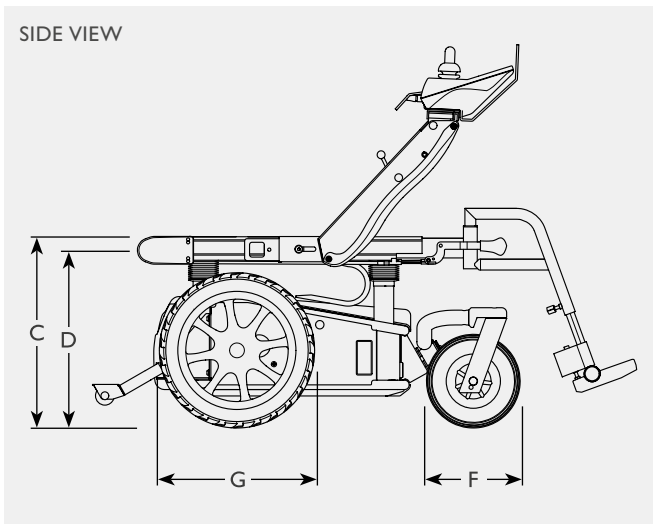

Carony® Go

Dimensions and models

Requires a swivel seat for docking to a car.
Accessories are available separately.

Carony Go		Joystick side	Obstacle height	Length	Width	Height	Docking height	Turning radius	Front-wheel diameter	Rear wheel diameter	Seat height	Maximum user weight	Unit weight
				A	B	C	D	E	F	G	H		
101527	Carony Go	right	8	75	65	38-50	34-46	90	20	31.5	43-55	120	93 / 75
101528	Carony Go	left	8	75	65	38-50	34-46	90	20	31.5	43-55	120	93 / 75
102634	Carony Go, including lights	right	8	75	65	38-50	34-46	90	20	31.5	43-55	120	93 / 75
102635	Carony Go, including lights	left	8	75	65	38-50	34-46	90	20	31.5	43-55	120	93 / 75

All weights and dimensions are given in kilograms and centimetres, and for reference only. Weight capacity refers to the total weight of the seat, accessories and user.