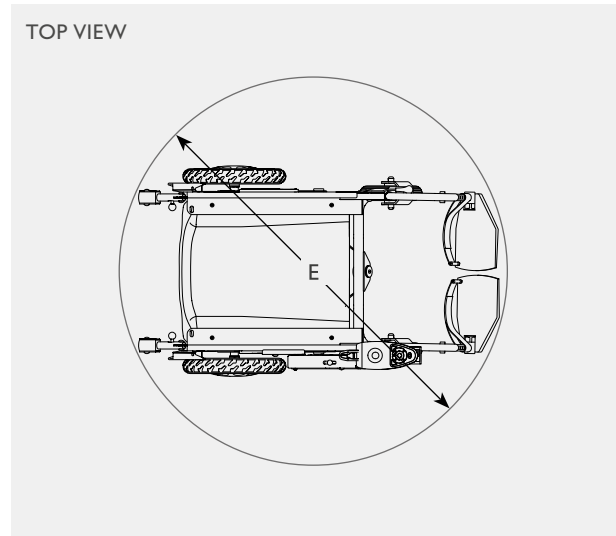

Carony® Go

Dimensions and models

Requires a swivel seat for docking to a car.
Accessories are available separately.

Carony Go		Joystick side	Obstacle height	Length	Width	Height	Docking height	Turning radius	Front-wheel diameter	Rear wheel diameter	Seat height	Maximum user weight	Unit weight
				A	B	C	D	E	F	G	H		
101527	Carony Go	right	8	75	65	38-50	34-46	90	20	31.5	43-55	120	93 / 75
101528	Carony Go	left	8	75	65	38-50	34-46	90	20	31.5	43-55	120	93 / 75
102634	Carony Go, including lights	right	8	75	65	38-50	34-46	90	20	31.5	43-55	120	93 / 75
102635	Carony Go, including lights	left	8	75	65	38-50	34-46	90	20	31.5	43-55	120	93 / 75

All weights and dimensions are given in kilograms and centimetres, and for reference only. Weight capacity refers to the total weight of the seat, accessories and user.