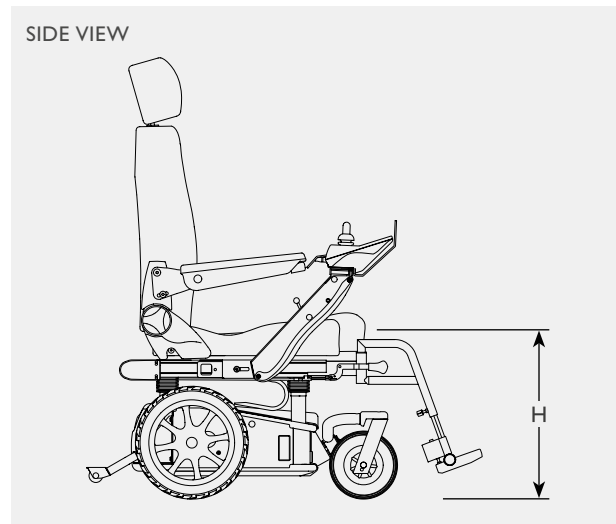

Carony® Go

Dimensions and models

Requires a swivel seat for docking to a car.
Accessories are available separately.

Carony Go		Joystick side	Obstacle height	Length	Width	Height	Docking height	Turning radius	Front-wheel diameter	Rear wheel diameter	Seat height	Maximum user weight	Unit weight
				A	B	C	D	E	F	G	H		
101527	Carony Go	right	8	75	65	38-50	34-46	90	20	31.5	43-55	120	93 / 75
101528	Carony Go	left	8	75	65	38-50	34-46	90	20	31.5	43-55	120	93 / 75
102634	Carony Go, including lights	right	8	75	65	38-50	34-46	90	20	31.5	43-55	120	93 / 75
102635	Carony Go, including lights	left	8	75	65	38-50	34-46	90	20	31.5	43-55	120	93 / 75

All weights and dimensions are given in kilograms and centimetres, and for reference only. Weight capacity refers to the total weight of the seat, accessories and user.