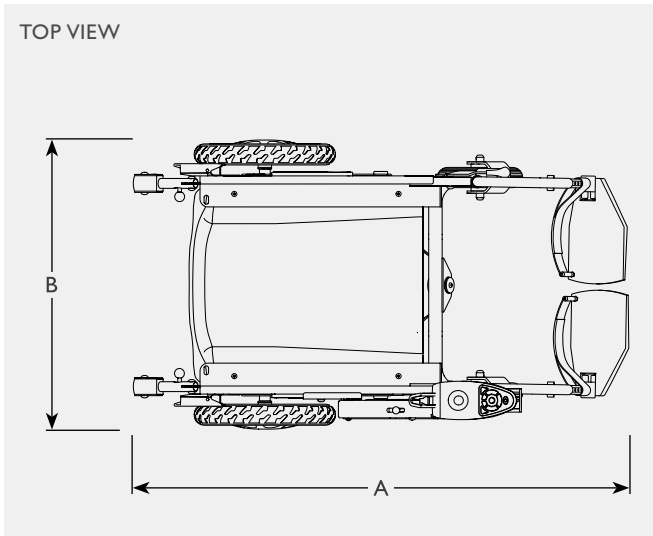

Carony® Go

Dimensions and models

Requires a swivel seat for docking to a car.
Accessories are available separately.

Carony Go		Joystick side	Obstacle height	Length	Width	Height	Docking height	Turning radius	Front-wheel diameter	Rear wheel diameter	Seat height	Maximum user weight	Unit weight
				A	B	C	D	E	F	G	H		
101527	Carony Go	right	8	75	65	38-50	34-46	90	20	31.5	43-55	120	93 / 75
101528	Carony Go	left	8	75	65	38-50	34-46	90	20	31.5	43-55	120	93 / 75
102634	Carony Go, including lights	right	8	75	65	38-50	34-46	90	20	31.5	43-55	120	93 / 75
102635	Carony Go, including lights	left	8	75	65	38-50	34-46	90	20	31.5	43-55	120	93 / 75

All weights and dimensions are given in kilograms and centimetres, and for reference only. Weight capacity refers to the total weight of the seat, accessories and user.