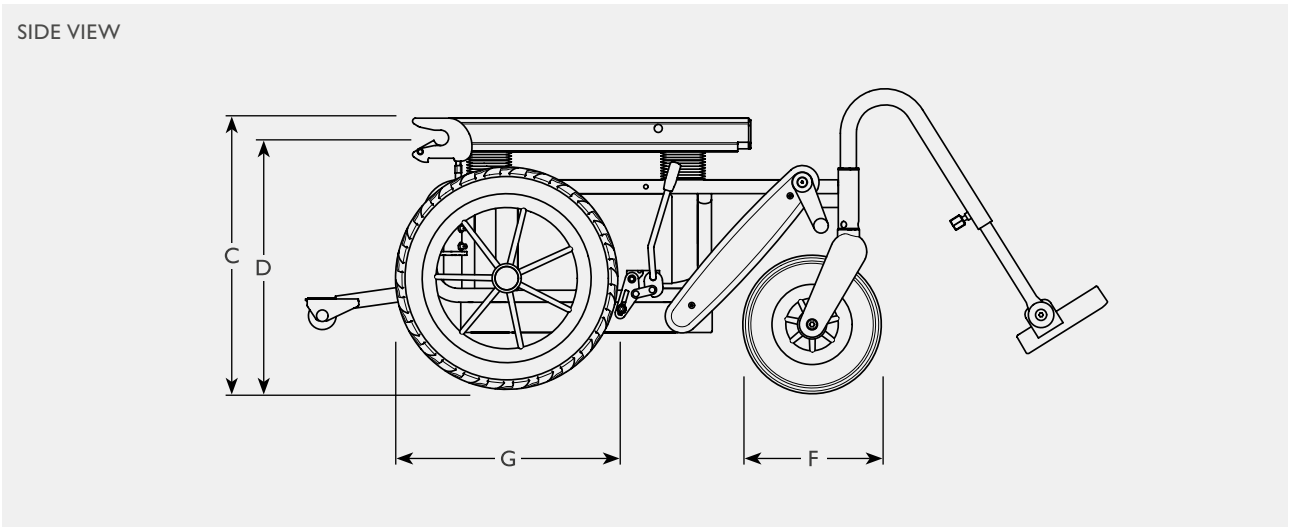

SWIVEL BASE COMPATIBILITY					
TURNOUT	TURNY MANUAL	TURNY LOW VEHICLE	TURNY HD/ORBIT	TURNY EVO	6-WAY BASE
✓ ²	✗	✗	✓ ²	✓ ²	✗

2. requires Carony rails

Carony® Classic

Dimensions and models

Requires a swivel seat for docking to a car.
Recommended accessories: Tilda