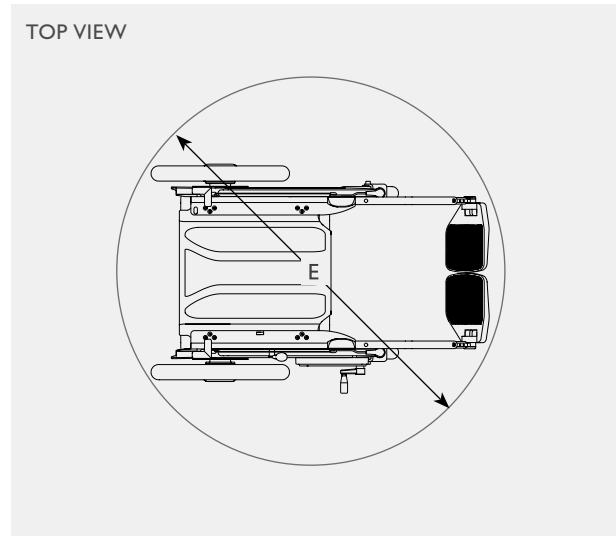

Carony®

Dimensions and models

Requires a swivel seat for docking to a car.
Recommended accessories: Anti-tip device and Calf/heel support

Wheel base accessories

- 104069 Anti-tip device
- 104070 Puncture free wheels, front
- 104071 Puncture free wheels, rear
- 104081 Elevating leg support, right
- 104082 Elevating leg support, left

Seating accessories

- 104083 Thigh support, right
- 104084 Thigh support, left
- 104085 Torso support, right
- 104086 Torso support, left
- 100665 Head support (neck roll)
- 100425 2-point hip belt
- 104056 4-point shoulder harness
- 104059 Calf / heel support
- 104057 Universal elastic strap
- 104058 Elastic extension strap

Carony		Brake lever side	Length	Width	Height	Docking height	Turning radius	Front wheel diameter	Rear wheel diameter	Maximum user weight	Unit weight
			A	B	C	D	E	F	G		
103927	Carony 16"	both*	71	64	43-57	37-51	103	7"	16"	120	15.5
104072	Adapter plate with rails: Turny Evo										
104073	Adapter plate with rails: Turny HD/Orbit										

All weights and dimensions are given in kilograms and centimetres, and for reference only. *mount the brake lever on one of the two sides