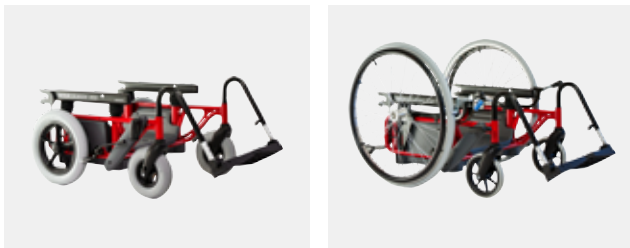

Carony®

Transfer from wheelchair to car seat without lifting.

The new Carony, like the old, is a wheelchair that lets the user stay seated in the wheelchair when moving into the car. By docking onto a swivel base the entire wheelchair seat, with the seated user, can slide into the car, where it becomes the car seat.

Quick facts

- Integrated push handles with brakes
- Many adjustment points for user comfort
- 16" high quality wheels with reflective stripes
- Improved stability
- One model only
- Uses same seat for both wheelchair and vehicle

- 104059** Calf / heel support

Carony® Classic

A wheelchair that transforms into a car seat, while the user stays seated.

Carony Classic 12", Compact seat, armrests, push handle

The Carony Classic is a wheelchair that lets the user stay seated while transferring to the car seat. By docking the wheelchair to either a swivel seat or seat lift, the wheelchair seat can be slid off its base and onto the docking plate where the seat locks safely in place and becomes the car seat. In short, a user can move from wheelchair to car seat and vice versa completely without lifting.

Available with 12" or 24" wheels and suitable for people of all sizes including those of short stature and children.

Quick facts

- Uses same seat for both wheelchair and vehicle
- Highly customisable
- 12" or 24" rear wheels
- Approved to be used as a wheelchair during transport (requires transport fittings)
- Compatible with Tilda tilt function