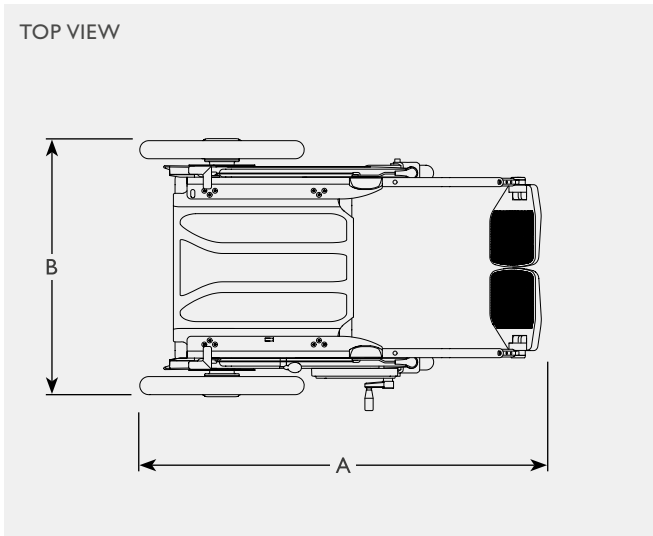

Carony®

Dimensions and models

Requires a swivel seat for docking to a car.
Recommended accessories: Anti-tip device and Calf/heel support

Wheel base accessories

- 104069 Anti-tip device
- 104070 Puncture free wheels, front
- 104071 Puncture free wheels, rear
- 104081 Elevating leg support, right
- 104082 Elevating leg support, left

Seating accessories

- 104083 Thigh support, right
- 104084 Thigh support, left
- 104085 Torso support, right
- 104086 Torso support, left
- 100665 Head support (neck roll)
- 100425 2-point hip belt
- 104056 4-point shoulder harness
- 104059 Calf / heel support
- 104057 Universal elastic strap
- 104058 Elastic extension strap

Carony		Brake lever side	Length	Width	Height	Docking height	Turning radius	Front wheel diameter	Rear wheel diameter	Maximum user weight	Unit weight
			A	B	C	D	E	F	G		
103927	Carony 16"	both*	71	64	43-57	37-51	103	7"	16"	120	15.5
104072	Adapter plate with rails: Turny Evo										
104073	Adapter plate with rails: Turny HD/Orbit										

All weights and dimensions are given in kilograms and centimetres, and for reference only. *mount the brake lever on one of the two sides