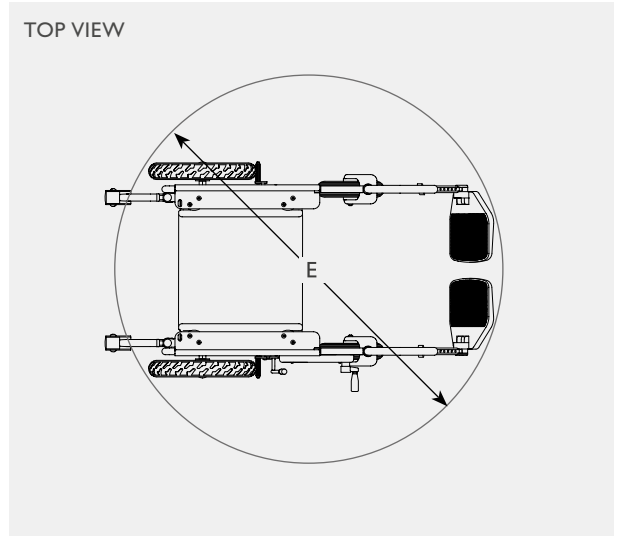

SWIVEL BASE COMPATIBILITY					
TURNOUT	TURNY MANUAL	TURNY LOW VEHICLE	TURNY HD/ORBIT	TURNY EVO	6-WAY BASE
✓ ²	✗	✗	✓ ²	✓ ²	✗

2. requires Carony rails

Carony® Classic

Dimensions and models

Requires a swivel seat for docking to a car.
Recommended accessories: Tilda