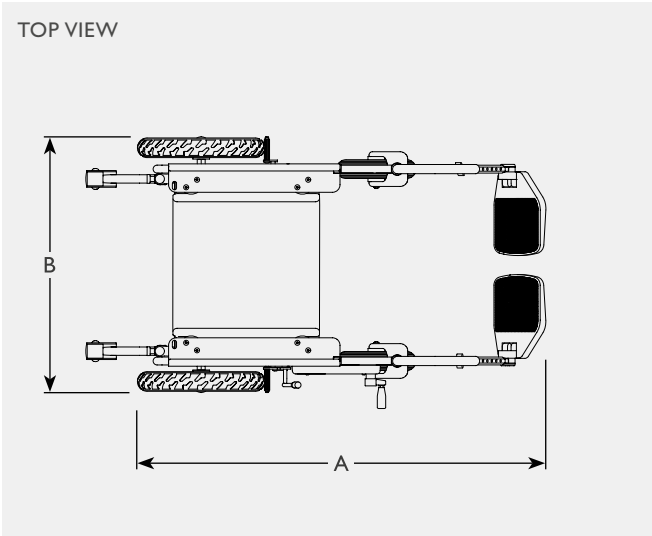

SWIVEL BASE COMPATIBILITY					
TURNOUT	TURNY MANUAL	TURNY LOW VEHICLE	TURNY HD/ORBIT	TURNY EVO	6-WAY BASE
✓ ²	✗	✗	✓ ²	✓ ²	✗

2. requires Carony rails

Carony® Classic

Dimensions and models

Requires a swivel seat for docking to a car.
Recommended accessories: Tilda