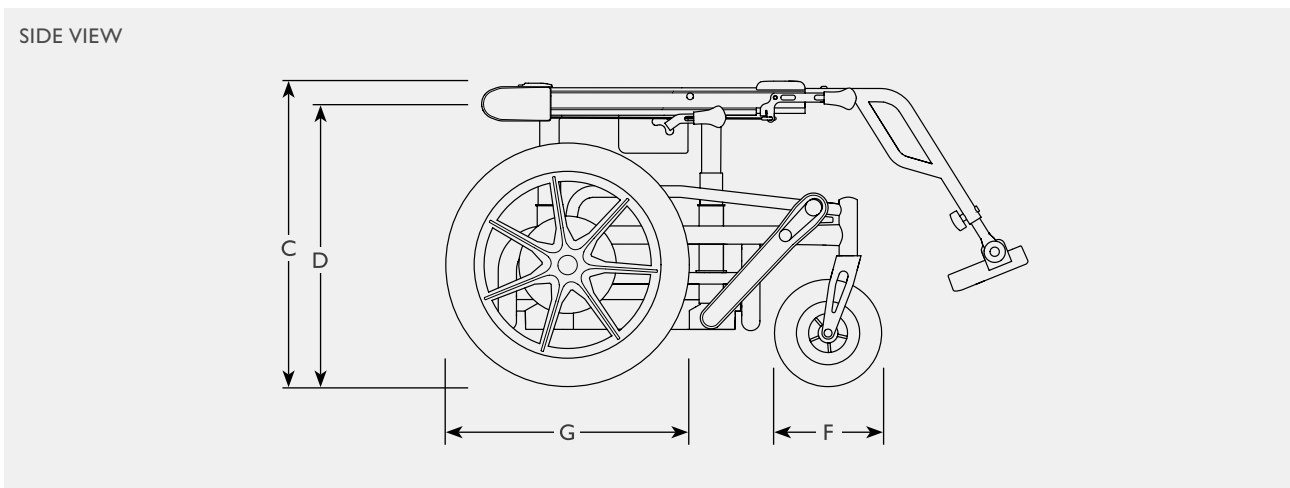

Specifications

FRAME MATERIAL metal
 FRAME COLOUR grey
 SEAT COLOUR black

SWIVEL BASE COMPATIBILITY					
TURNOUT	TURNY MANUAL	TURNY LOW VEHICLE	TURNY HD/ORBIT	TURNY EVO	6-WAY BASE
✗	✓	✗	✓ ³	✓ ³	✗

3. requires adapter plate with rails

To guarantee your safety Autoadapt products are designed and tested according to current directives and standards.

Carony®

Dimensions and models

Requires a swivel seat for docking to a car.
Recommended accessories: Anti-tip device and Calf/heel support